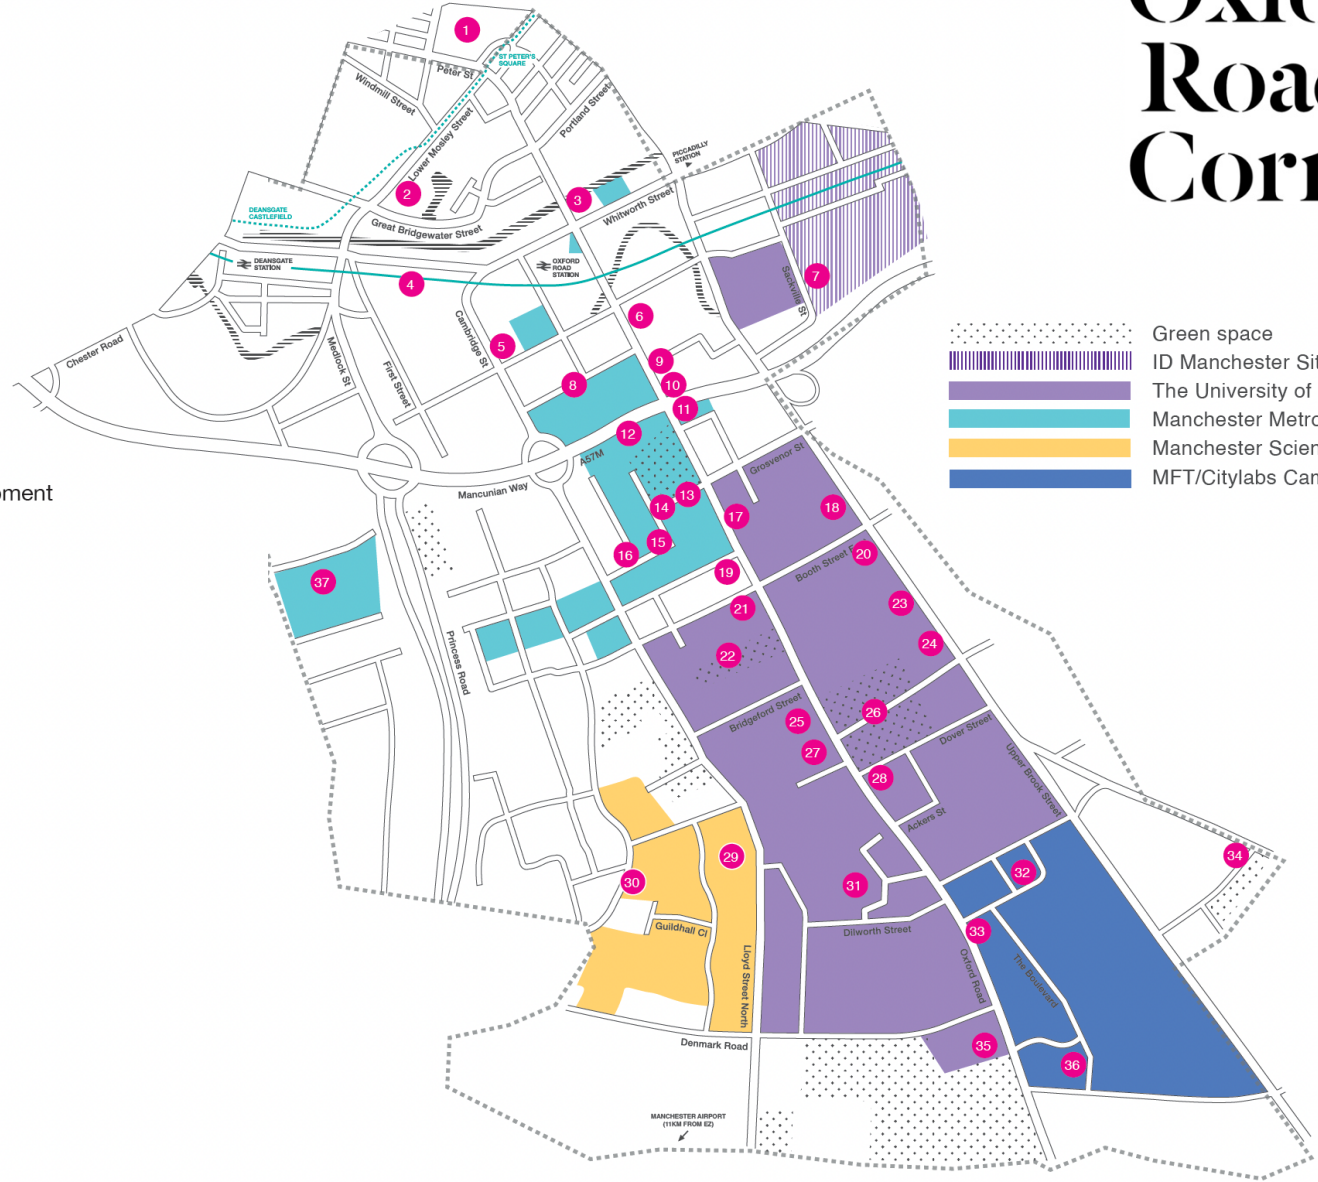

# The Knowledge Quarter

1. Central Library
2. The Bridgewater Hall
3. Palace Theatre
4. HOME
5. International Anthony Burgess Foundation
6. Circle Square
7. Graphene Engineering Innovation Centre
8. Faculty of Science and Engineering
9. Manchester Technology Centre
10. HATCH
11. Manchester Institute of Sport
12. Manchester Metropolitan University
13. Manchester Poetry Library
14. Manchester School of Art
15. Manchester School of Architecture
16. SODA - School of Digital Arts
17. Manchester Aquatics Centre
18. Manchester Engineering Campus Development
19. Royal Northern College of Music
20. National Graphene Institute
21. Alliance Manchester Business School
22. University Green
23. Henry Royce Institute
24. Alan Turing Building
25. Manchester Museum
26. Brunswick Park
27. The University of Manchester
28. The Christabel Pankhurst Institute
29. Bright Building
30. Base
31. Contact
32. The Pankhurst Centre
33. Citylabs 1.0
34. Elizabeth Gaskell's House
35. The Whitworth
36. Citylabs 2.0
37. Birley Fields

# Oxford Road Corridor